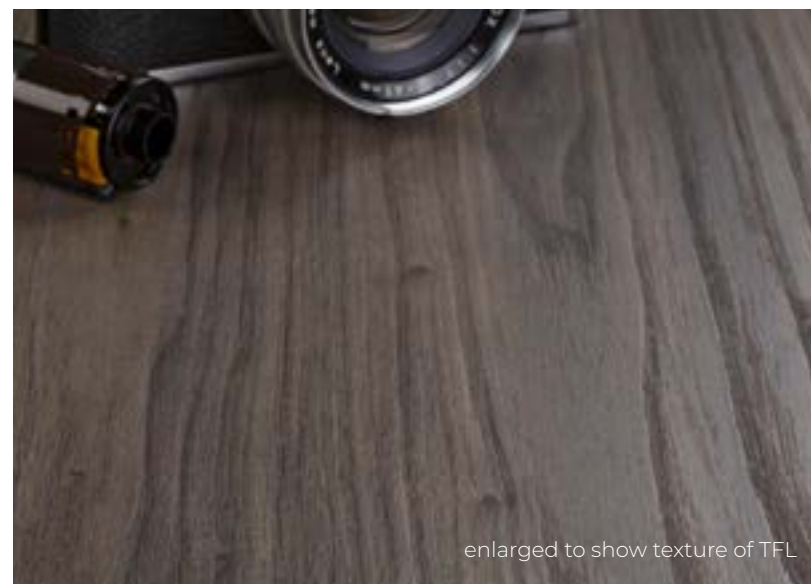

// TFL

Thermally Fused Laminates (TFL) are textured to simulate wood grain and represent modern interpretations of wood veneers. Their versatility is outstanding and allows for easy mixing with other colors and textures. Edge selections are Matching, Satin Aluminum-look or Brushed Aluminum-look. TFL material is available in a horizontal or vertical grain orientation on the Metropolitan door style only.