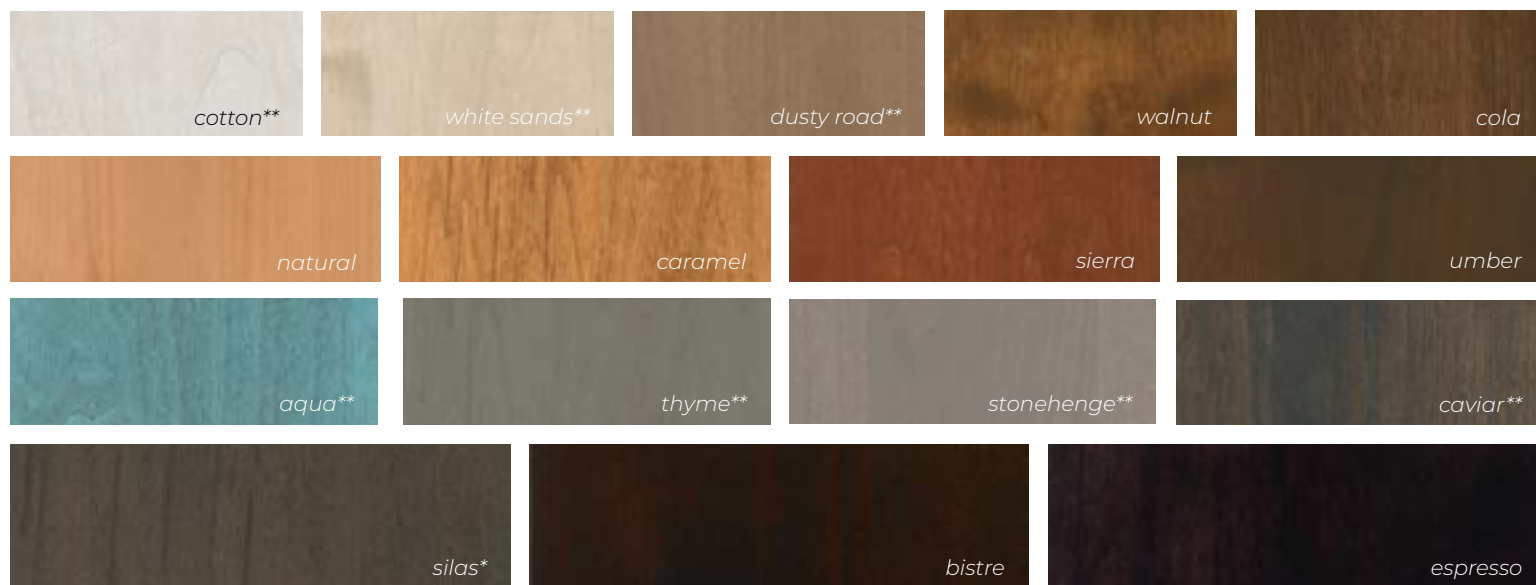

// Stain

The beauty of wood is showcased with our carefully selected palette of stains. Our staining process enhances the various wood species that we offer, resulting in a beautifully finished piece of furniture for your home. When you add a glaze or highlight to one of our stains, you add an extra layer of depth and a change to the color tone, for even more possibilities. From traditional colors to modern interpretations, with Eclipse Cabinetry we are sure you will find a finish you love.

Red Oak

Alder

Select Poplar

Rift-Cut, Quarter-Sawn, & White Oak

American Poplar

*requires addition of glaze or highlight
** not available with a glaze or highlight