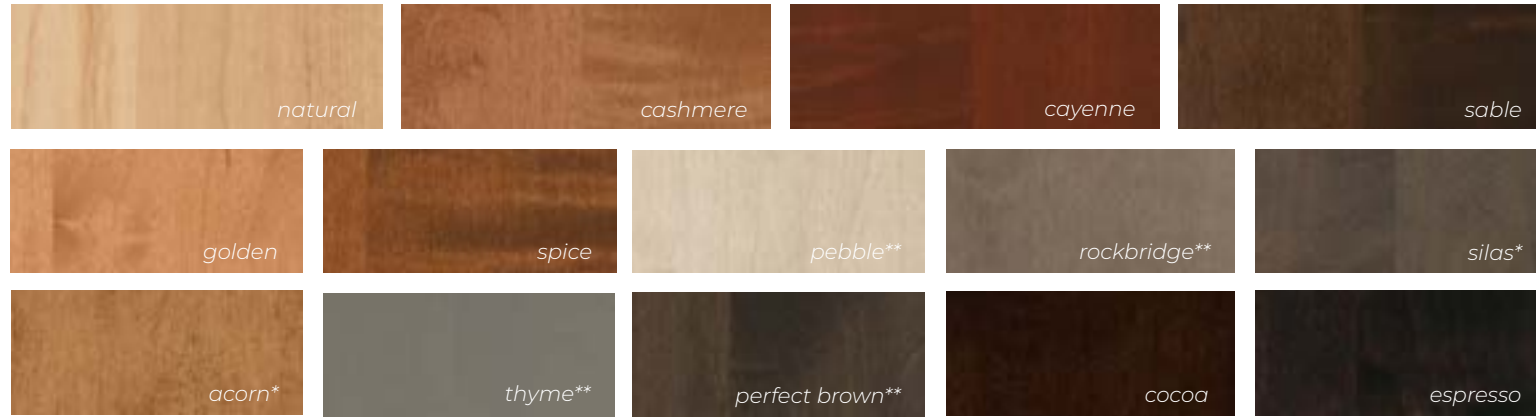

// Stain

Maple