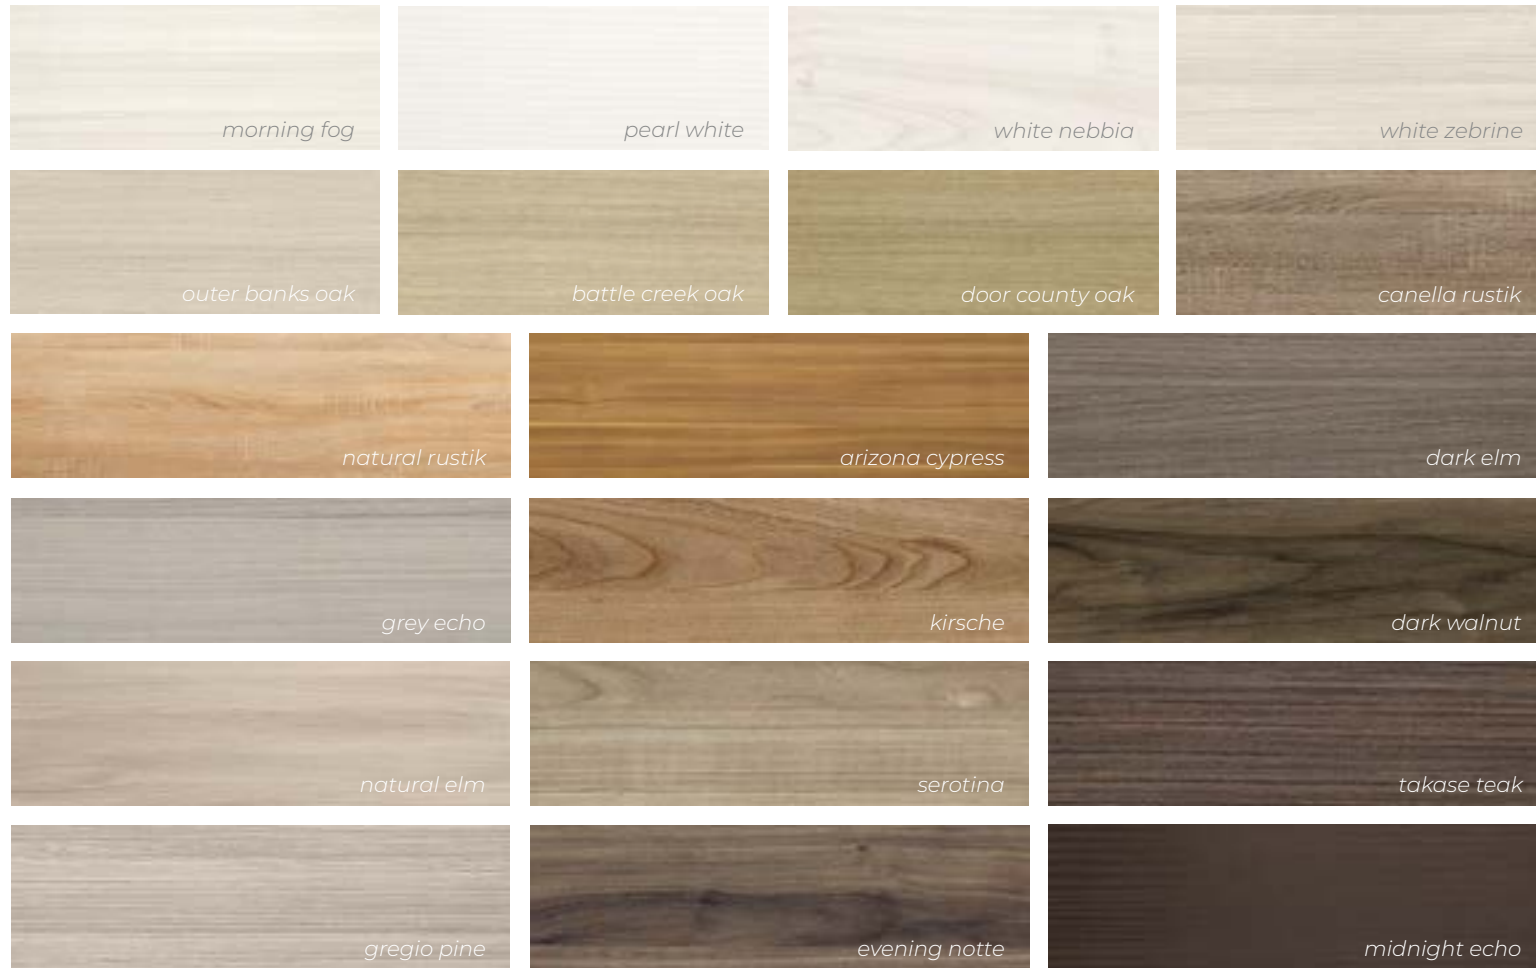

// TFL

Thermally Fused Laminates (TFL) are textured to simulate wood grain and represent modern interpretations of wood veneers. Their versatility is outstanding and allows for easy mixing with other colors and textures. Edge selections are Matching, Satin Aluminum-look or Brushed Aluminum-look. TFL material is available in a horizontal or vertical grain orientation on the Metropolitan door style only.