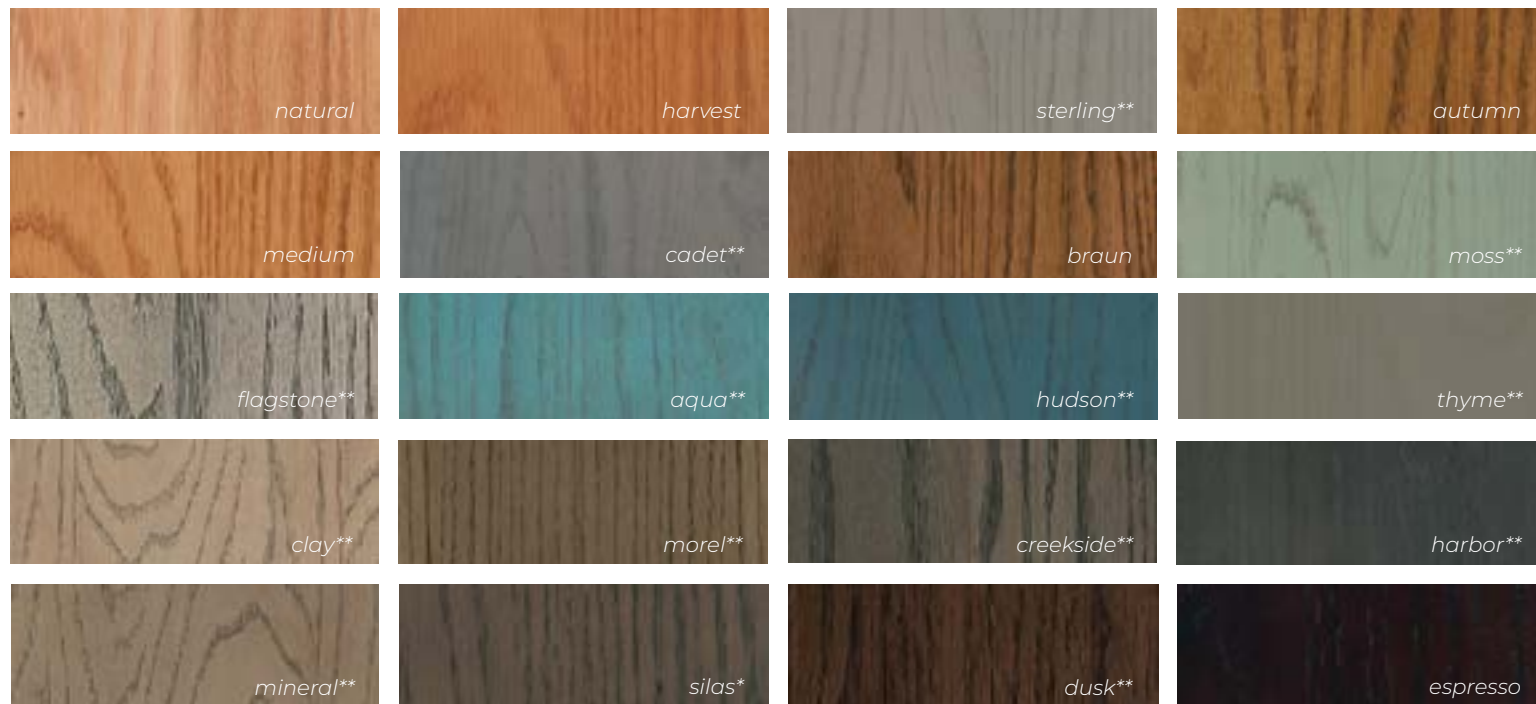

// Stain

The beauty of wood is showcased with our carefully selected palette of stains. Our staining process enhances the various wood species that we offer, resulting in a beautifully finished piece of furniture for your home. When you add a glaze or highlight to one of our stains, you add an extra layer of depth and a change to the color tone, for even more possibilities. From traditional colors to modern interpretations, with Eclipse Cabinetry we are sure you will find a finish you love.

Red Oak