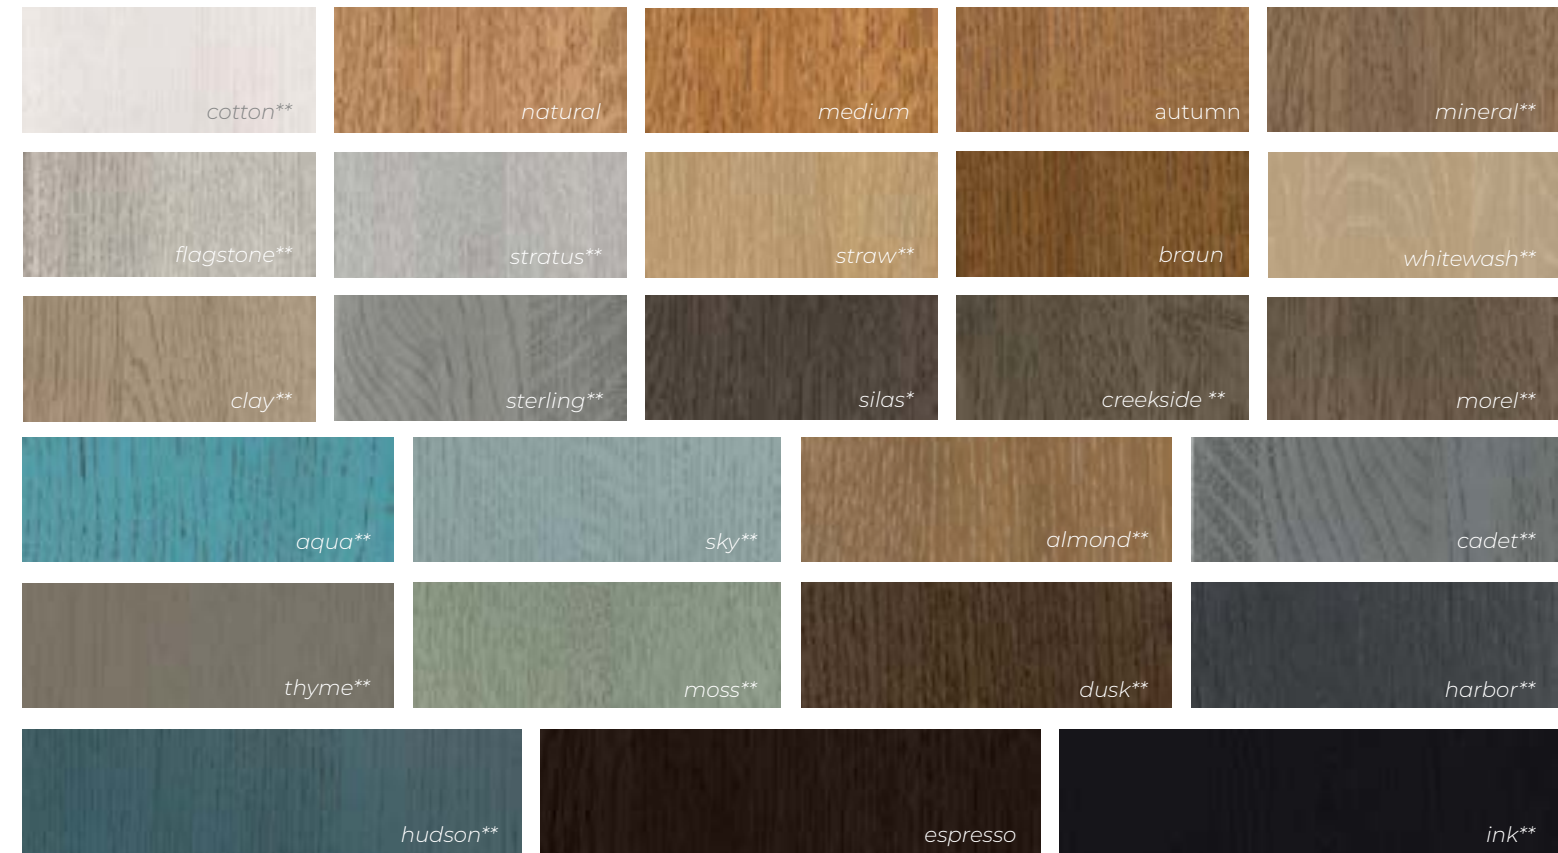

Rift-Cut, Quarter-Sawn, & White Oak